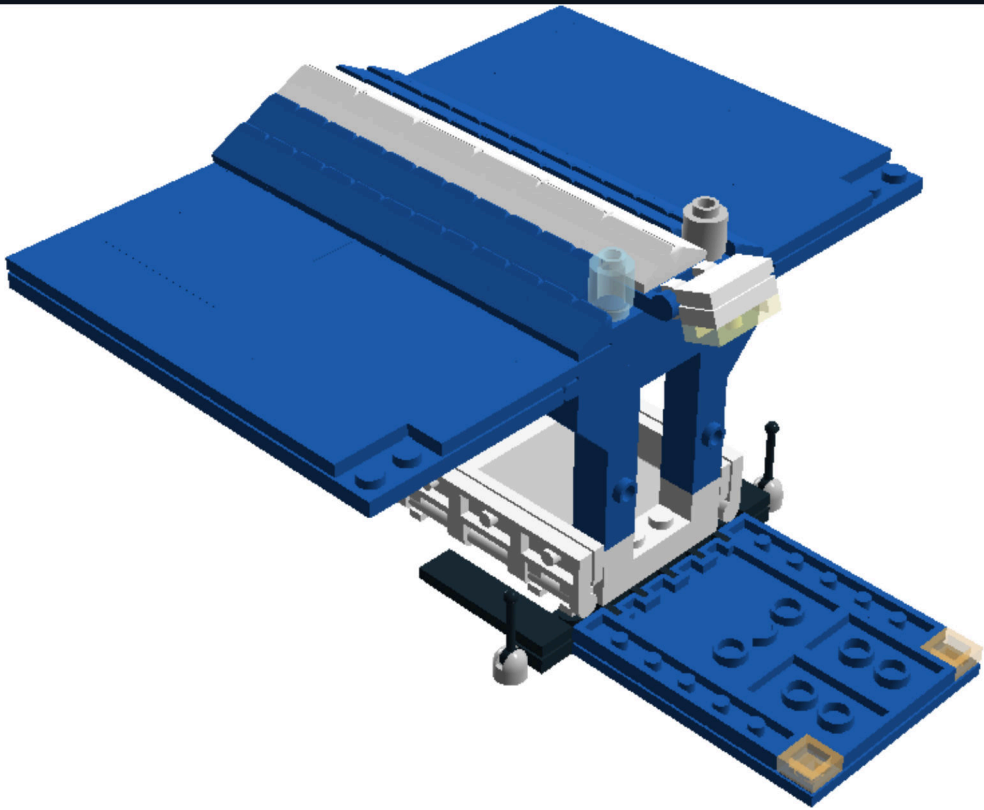

LEGO DIGITAL DESIGNER 4.2

Model Name:
THW LKW 7t Aufbau
Kurzversion

Number of Bricks: 196

Step 1 of 67

Step 2 of 67

Step 3 of 67

Step 4 of 67

Step 5 of 67