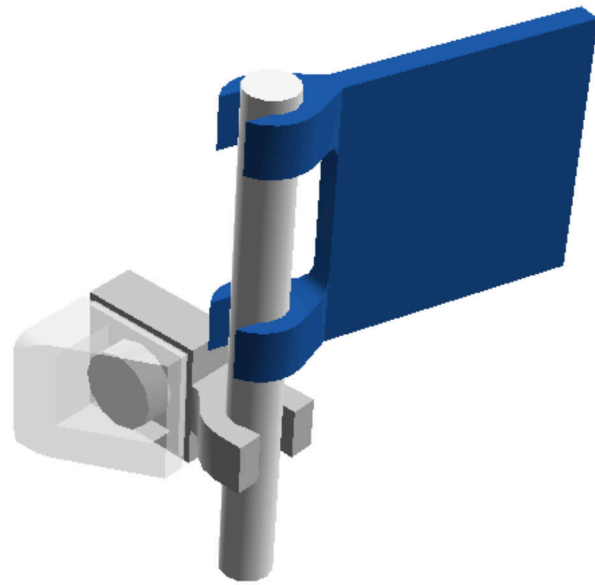

Step 1 of 7

- 1 x 
- 1 x 
- 1 x 

Step 2 of 7

- 1 x 
- 1 x 
- 1 x 
- 1 x 

Step 3 of 7

---

Step 4 of 7

Step 5 of 7

1 x

1 x

Step 6 of 7

Step 7 of 7

1 x  BRICK 1X4X1 2/3 W. V. KNOBS - Weiss

2 x  ROOF TILE 1X1X2/3, PC - Transparent

2 x  ROOF TILE 1X1X2/3, PC - Tr. Blau

1 x  PLATE 1X1 - Tr. Blau

1 x  RADIATOR GRILLE 1X2 - Dunkel Steingrau

1 x  PLATE 1X1 W/HOLDER VERTICAL - Helles Steingrau

1 x  PLATE 1X2 W. STICK 3.18 - Helles Steingrau

1 x  LIGHT SWORD - BLADE - Weiss

1 x  FLAG WITH 2 HOLDERS - Klares Blau