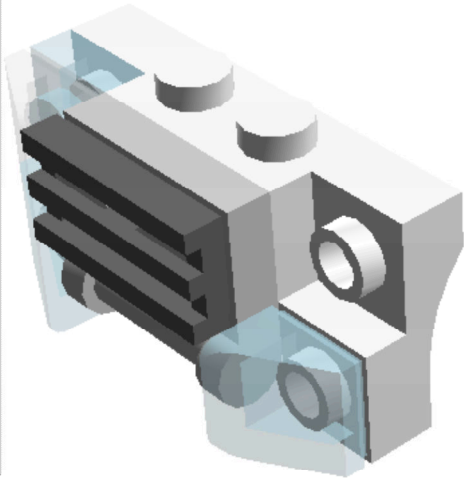

Step 1 of 7

- 1 x 
- 1 x 
- 1 x 

Step 2 of 7

- 1 x 
- 1 x 
- 1 x 
- 1 x 

Step 3 of 7

---

Step 4 of 7

Step 5 of 7

1 x

1 x

Step 6 of 7

Step 7 of 7

1 x  BRICK 1X4X1 2/3 W. V. KNOBS - Weiss

2 x  ROOF TILE 1X1X2/3, PC - Transparent

2 x  ROOF TILE 1X1X2/3, PC - Tr. Blau

1 x  PLATE 1X1 - Tr. Blau

1 x  RADIATOR GRILLE 1X2 - Dunkel Steingrau

1 x  PLATE 1X1 W/HOLDER VERTICAL - Helles Steingrau

1 x  PLATE 1X2 W. STICK 3.18 - Helles Steingrau

1 x  LIGHT SWORD - BLADE - Weiss

1 x  FLAG WITH 2 HOLDERS - Klares Blau