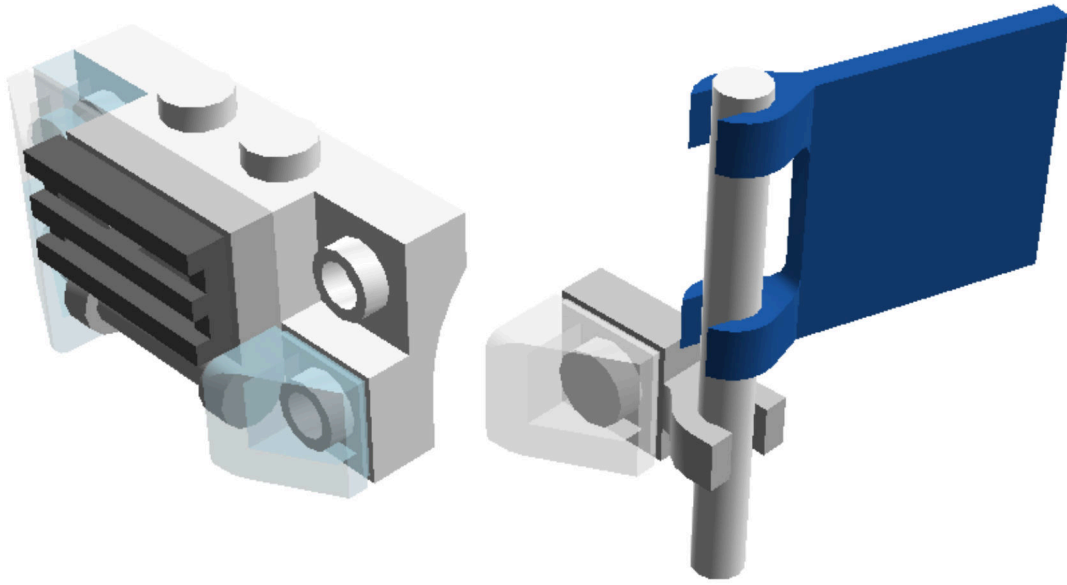

1 x

1 x

Step 6 of 7

Step 7 of 7

1 x  BRICK 1X4X1 2/3 W. V. KNOBS - Weiss

2 x  ROOF TILE 1X1X2/3, PC - Transparent

2 x  ROOF TILE 1X1X2/3, PC - Tr. Blau

1 x  PLATE 1X1 - Tr. Blau

1 x  RADIATOR GRILLE 1X2 - Dunkel Steingrau

1 x  PLATE 1X1 W/HOLDER VERTICAL - Helles Steingrau

1 x  PLATE 1X2 W. STICK 3.18 - Helles Steingrau

1 x  LIGHT SWORD - BLADE - Weiss

1 x  FLAG WITH 2 HOLDERS - Klares Blau