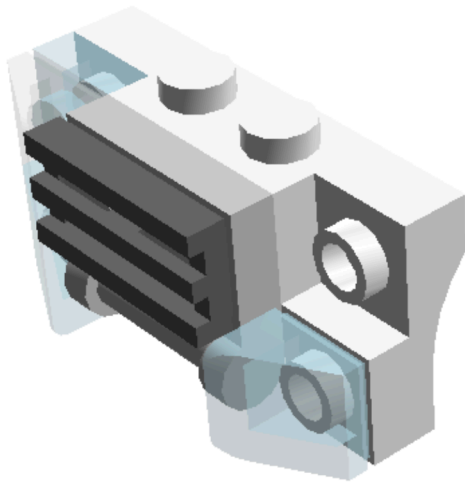

Step 1 of 7

- 1 x 
- 1 x 
- 1 x 

Step 2 of 7

- 1 x 
- 1 x 
- 1 x 
- 1 x 

Step 3 of 7

---

Step 4 of 7

Step 5 of 7

1 x

1 x

Step 6 of 7

Step 7 of 7

1 x  BRICK 1X4X1 2/3 W. V. KNOBS - Weiss

2 x  ROOF TILE 1X1X2/3, PC - Transparent

2 x  ROOF TILE 1X1X2/3, PC - Tr. Blau

1 x  PLATE 1X1 - Tr. Blau

1 x  RADIATOR GRILLE 1X2 - Dunkel Steingrau

1 x  PLATE 1X1 W/HOLDER VERTICAL - Helles Steingrau

1 x  PLATE 1X2 W. STICK 3.18 - Helles Steingrau

1 x  LIGHT SWORD - BLADE - Weiss

1 x  FLAG WITH 2 HOLDERS - Klares Blau