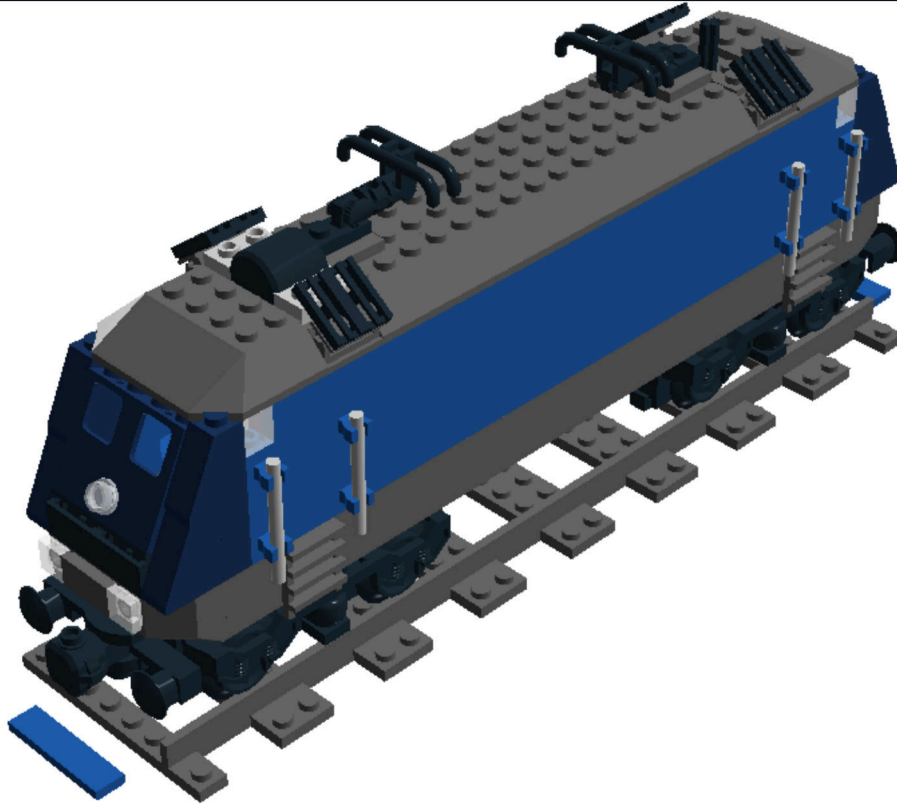

LEGO DIGITAL DESIGNER 4.2

Model Name:
Lego Eisenbahn THW E-Lok
Blaulichthelden-de 6-er
Breite

Number of Bricks: 216

Step 1 of 105

Step 2 of 105

Step 3 of 105

2 x

2 x