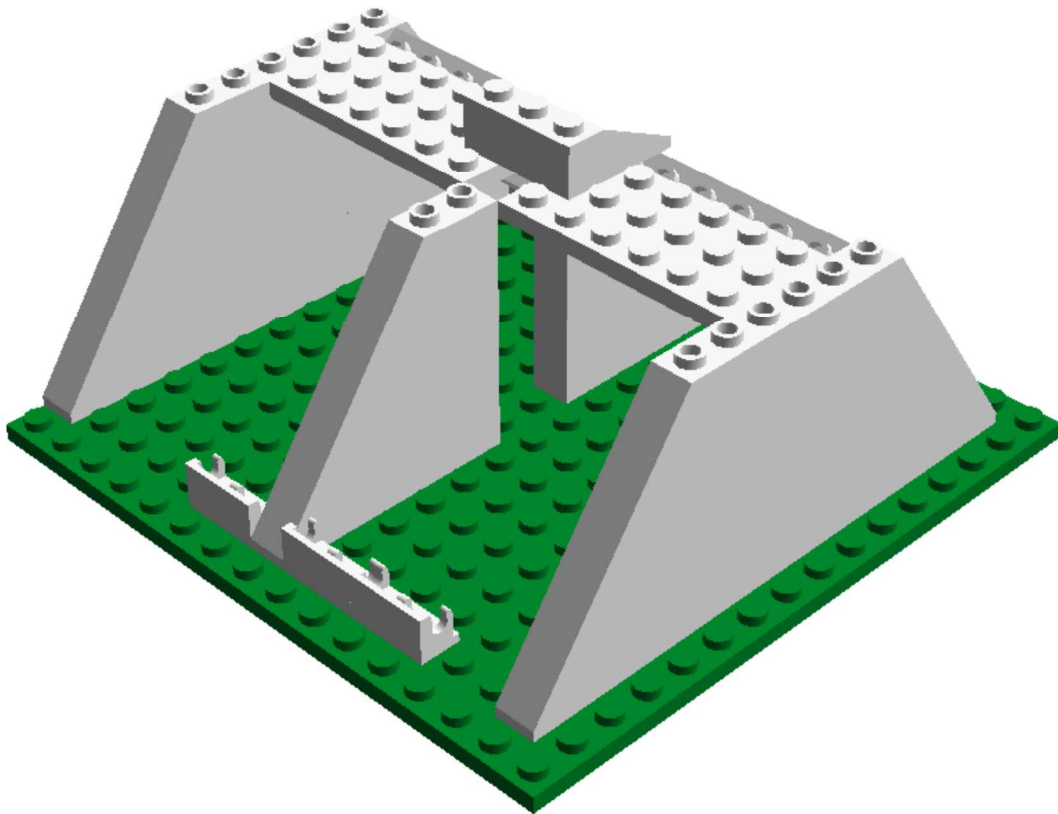

DIGITAL DESIGNER 4.2

Model Name:  
Lego MOC Zeltcamp  
Blaulichthelden.de -  
Bauabschnitt 001 - Zelte

Number of Bricks: 53

Step 1 of 20

Step 2 of 20

Step 3 of 20

Step 4 of 20

Step 5 of 20

Step 6 of 20

Step 7 of 20

Step 8 of 20

Step 9 of 20

Step 10 of 20

Step 11 of 20

Step 12 of 20

Step 13 of 20

4 x  ROOF TILE 2X3/25° - Weiss

2 x  ROOF TILE 3X3/25° - Weiss

4 x  ROOF TILE 3X4/25° - Weiss

6 x  ROOF TILE 1X6X5 - Weiss

4 x  PLATE 1X6 - Weiss

2 x  PLATE 2X6 - Weiss

1 x  PLATE 16X16 - Dunkles Grün

4 x  WALL ELEMENT 1x6x5, ABS - Weiss