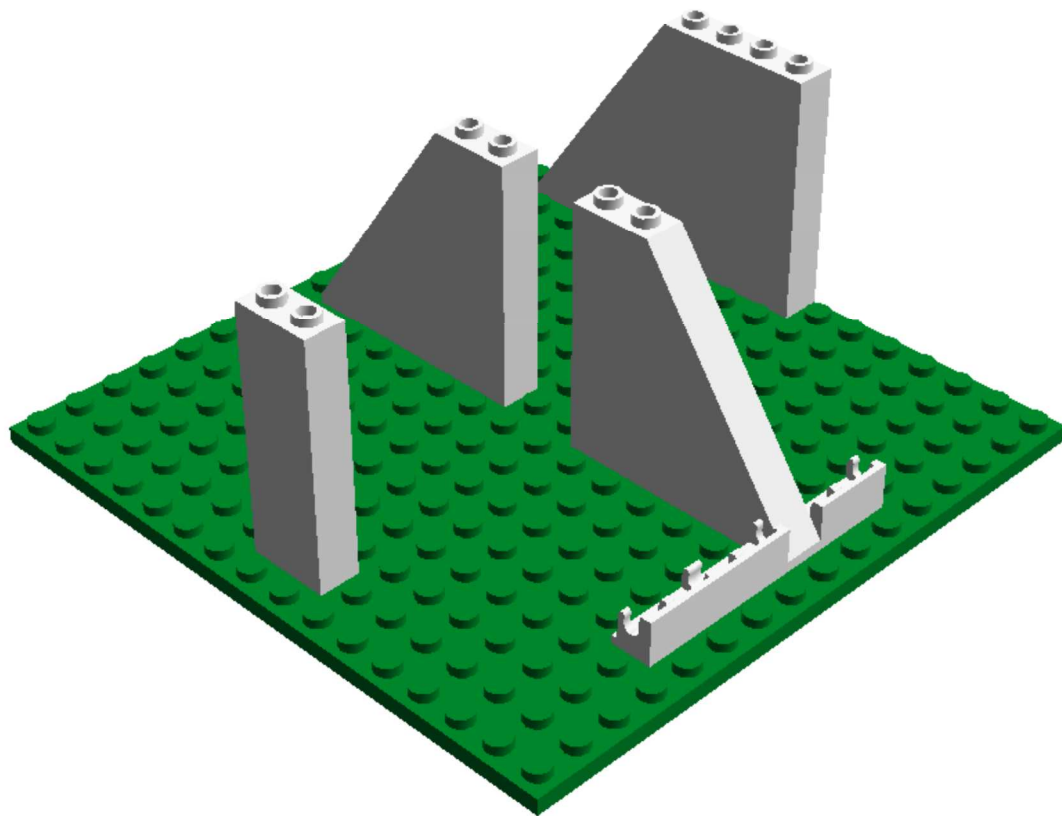

DIGITAL DESIGNER 4.2

Model Name:  
Lego MOC Zeltcamp  
Blaulichthelden.de -  
Bauabschnitt 001 - Zelte

Number of Bricks: 53

Step 1 of 20

Step 2 of 20

Step 3 of 20

Step 4 of 20

Step 5 of 20

4 x  ROOF TILE 2X3/25° - Weiss

2 x  ROOF TILE 3X3/25° - Weiss

4 x  ROOF TILE 3X4/25° - Weiss

6 x  ROOF TILE 1X6X5 - Weiss

4 x  PLATE 1X6 - Weiss

2 x  PLATE 2X6 - Weiss

1 x  PLATE 16X16 - Dunkles Grün

4 x  WALL ELEMENT 1x6x5, ABS - Weiss