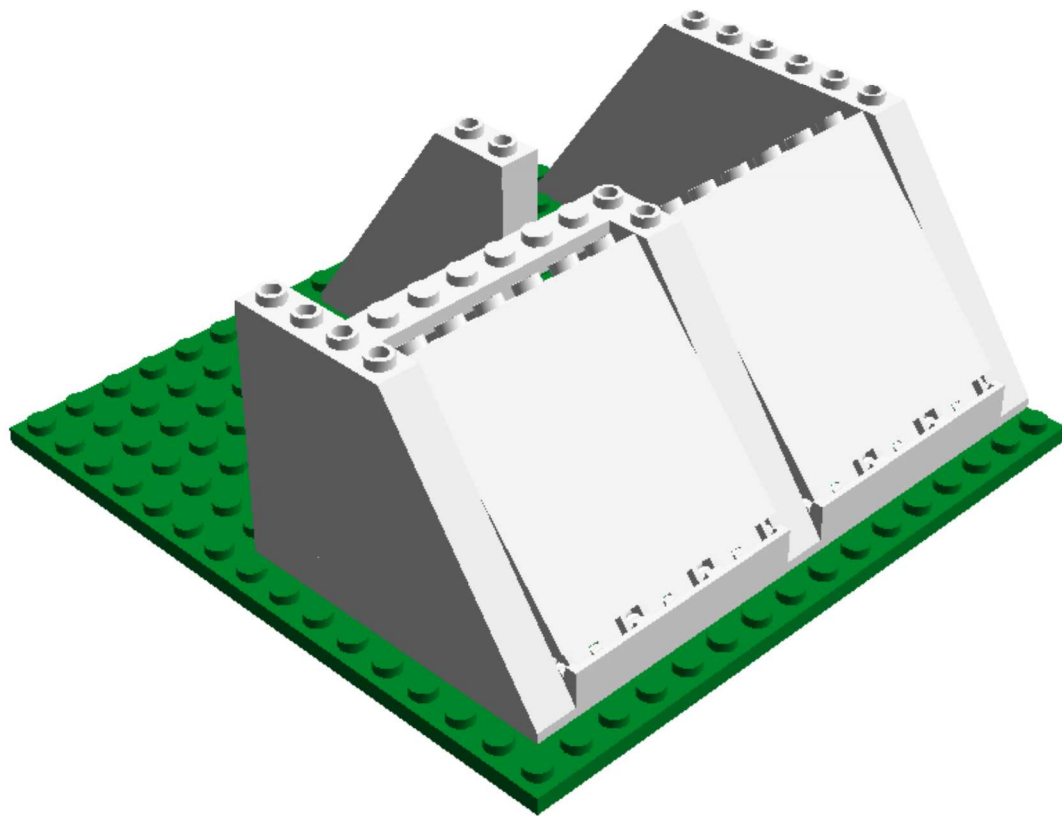

Step 10 of 20