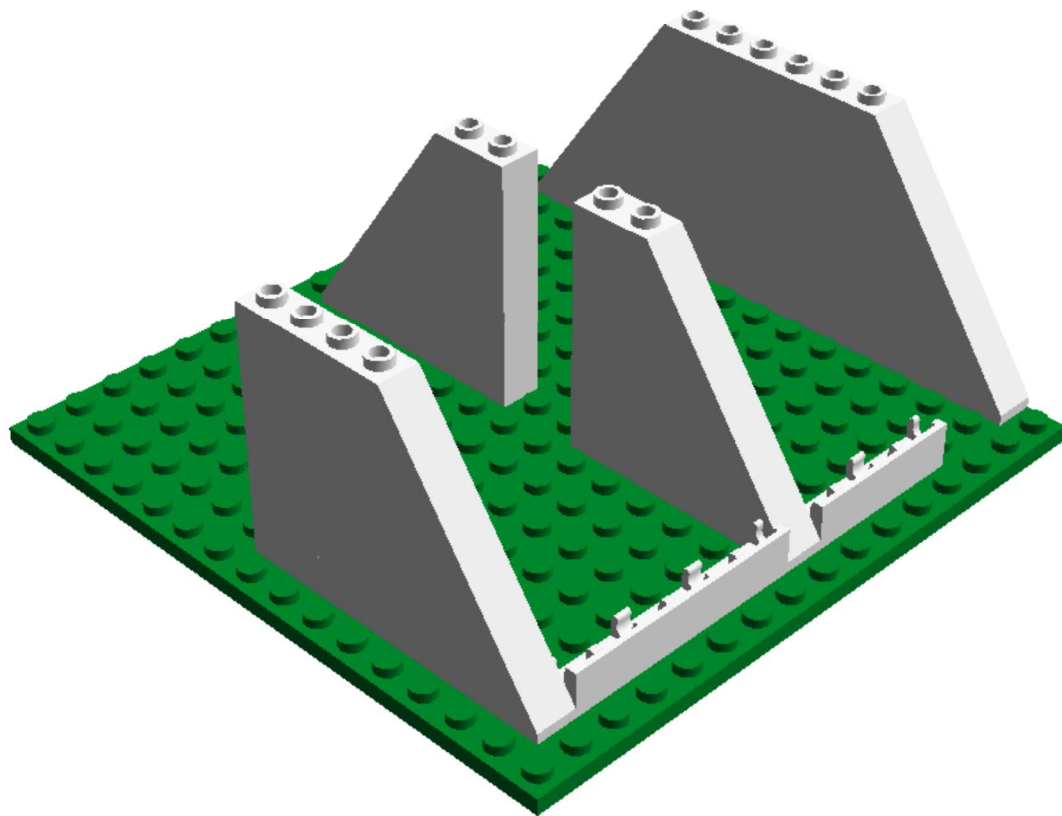

DIGITAL DESIGNER 4.2

Model Name:  
Lego MOC Zeltcamp  
Blaulichthelden.de -  
Bauabschnitt 001 - Zelte

Number of Bricks: 53

Step 1 of 20

Step 2 of 20

Step 3 of 20

Step 4 of 20

Step 5 of 20

Step 14 of 20

Step 15 of 20

Step 16 of 20

Step 17 of 20

Step 18 of 20

Step 19 of 20

Step 20 of 20

2 x  BRICK 1X2X5 - Weiss

4 x  ROOF TILE 2X3/25° - Weiss

2 x  ROOF TILE 3X3/25° - Weiss

4 x  ROOF TILE 3X4/25° - Weiss

6 x  ROOF TILE 1X6X5 - Weiss

4 x  PLATE 1X6 - Weiss

2 x  PLATE 2X6 - Weiss

1 x  PLATE 16X16 - Dunkles Grün

4 x  WALL ELEMENT 1x6x5, ABS - Weiss