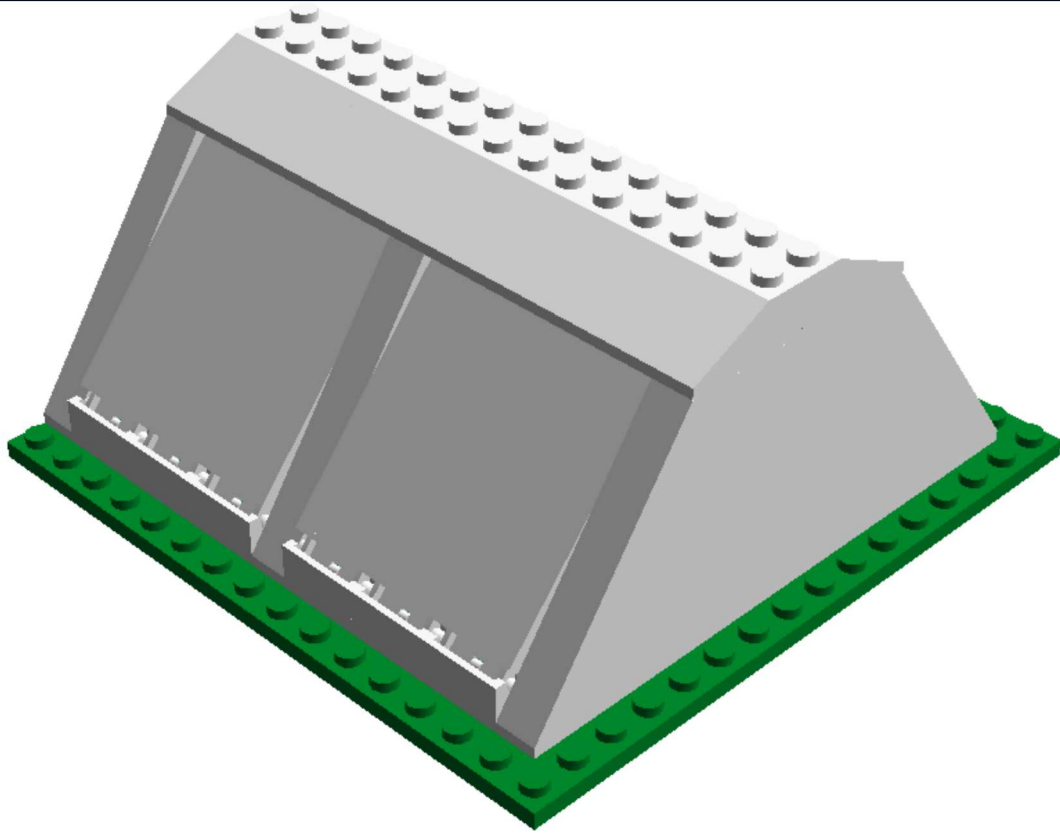

DIGITAL DESIGNER 4.2

Model Name:  
Lego MOC Zeltcamp  
Blaulichthelden.de -  
Bauabschnitt 001 - Zelte

Number of Bricks: 53

Step 1 of 20

Step 2 of 20

Step 3 of 20

Step 4 of 20

Step 5 of 20

Step 14 of 20

Step 15 of 20

Step 16 of 20

Step 17 of 20

Step 18 of 20

Step 19 of 20

Step 20 of 20

2 x  BRICK 1X2X5 - Weiss

4 x  ROOF TILE 2X3/25° - Weiss

2 x  ROOF TILE 3X3/25° - Weiss

4 x  ROOF TILE 3X4/25° - Weiss

6 x  ROOF TILE 1X6X5 - Weiss

4 x  PLATE 1X6 - Weiss

2 x  PLATE 2X6 - Weiss

1 x  PLATE 16X16 - Dunkles Grün

4 x  WALL ELEMENT 1x6x5, ABS - Weiss