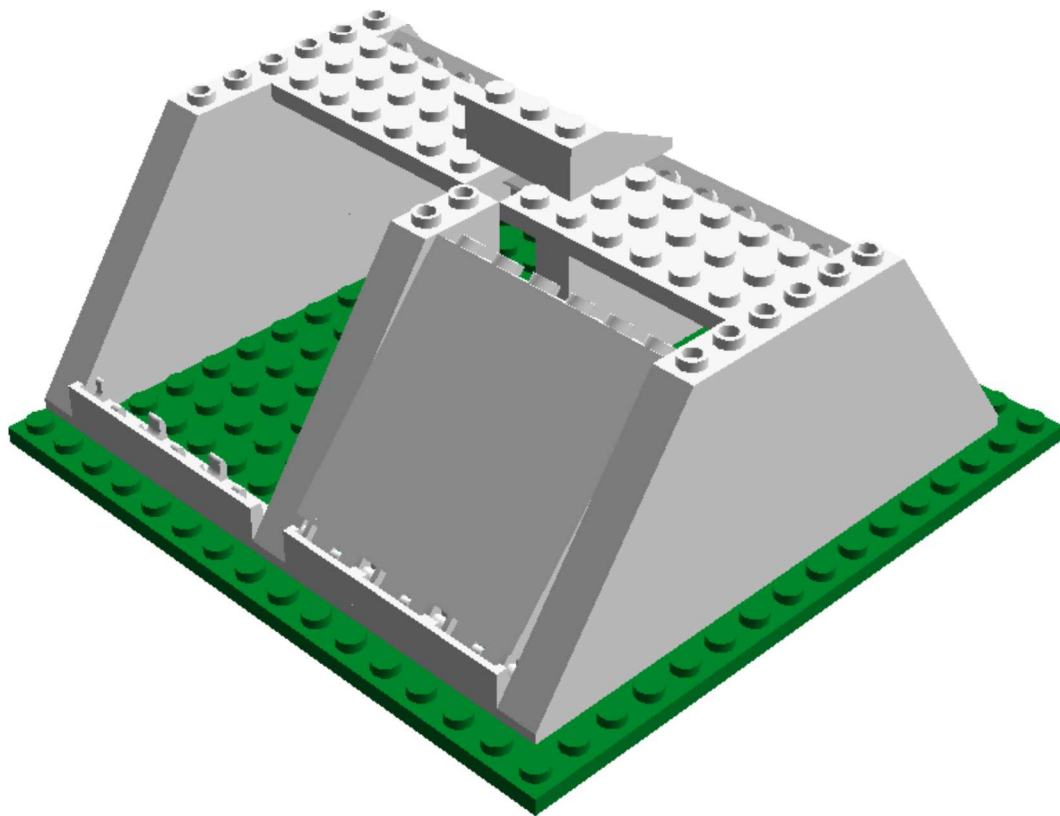

Step 15 of 20