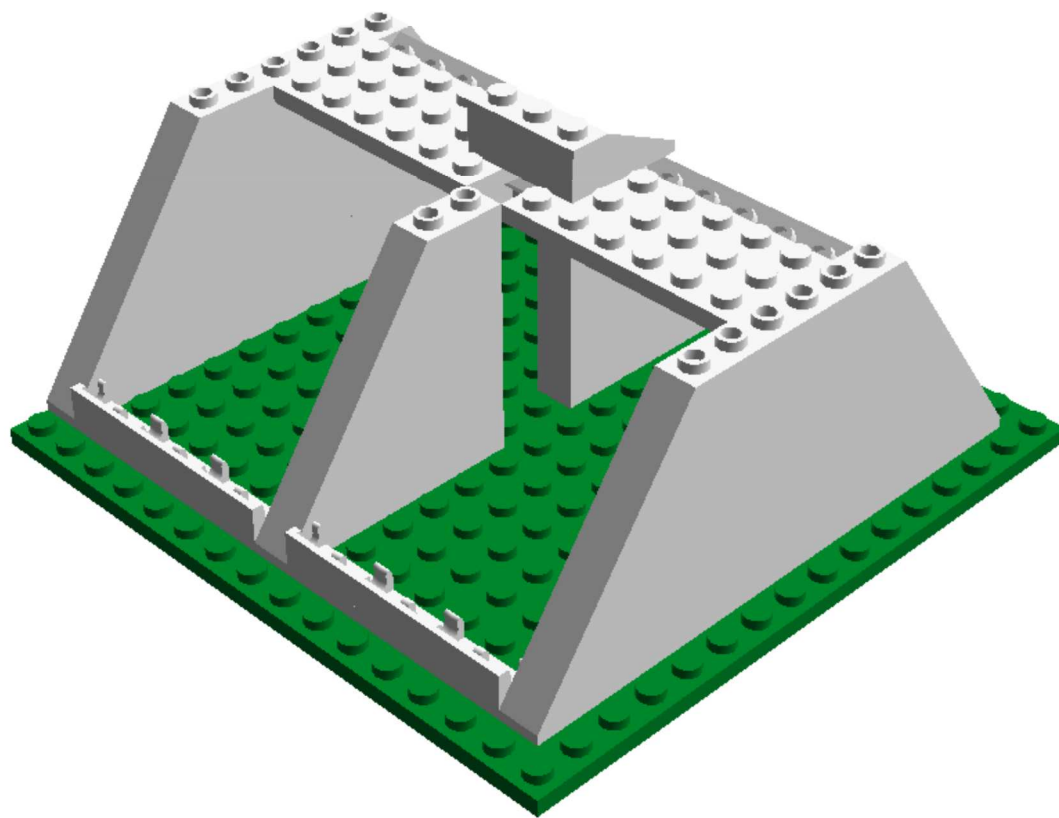

DIGITAL DESIGNER 4.2

Model Name:  
Lego MOC Zeltcamp  
Blaulichthelden.de -  
Bauabschnitt 001 - Zelte

Number of Bricks: 53

Step 1 of 20

Step 2 of 20

Step 3 of 20

Step 4 of 20

Step 5 of 20

Step 6 of 20

Step 7 of 20

Step 8 of 20

Step 9 of 20

Step 10 of 20

Step 11 of 20

Step 12 of 20

Step 13 of 20

4 x  ROOF TILE 2X3/25° - Weiss

2 x  ROOF TILE 3X3/25° - Weiss

4 x  ROOF TILE 3X4/25° - Weiss

6 x  ROOF TILE 1X6X5 - Weiss

4 x  PLATE 1X6 - Weiss

2 x  PLATE 2X6 - Weiss

1 x  PLATE 16X16 - Dunkles Grün

4 x  WALL ELEMENT 1x6x5, ABS - Weiss