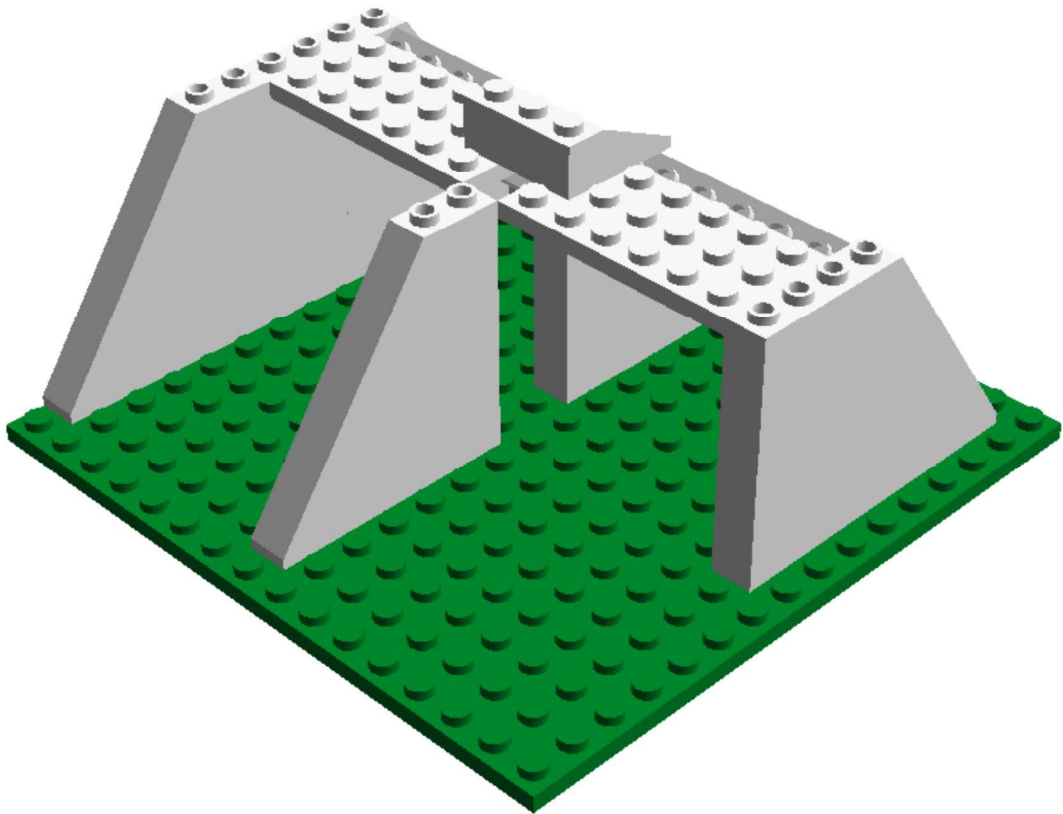

Step 11 of 20