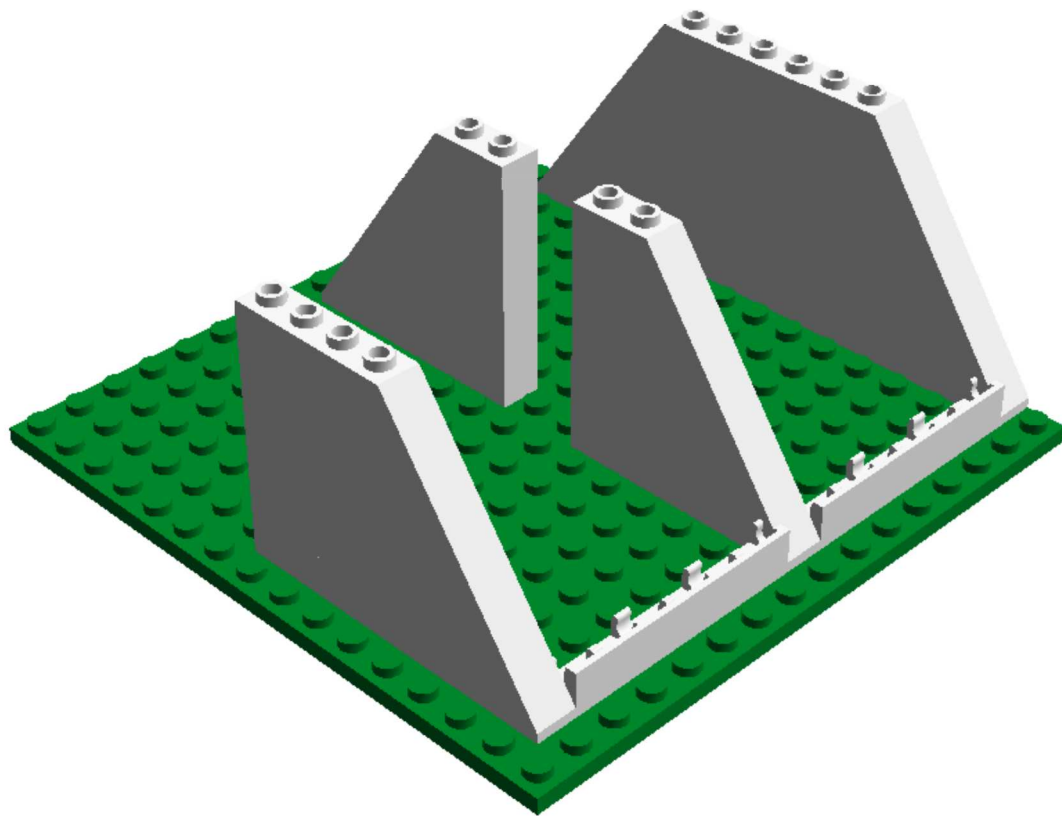

DIGITAL DESIGNER 4.2

Model Name:  
Lego MOC Zeltcamp  
Blaulichthelden.de -  
Bauabschnitt 001 - Zelte

Number of Bricks: 53

Step 1 of 20

Step 2 of 20

Step 3 of 20

Step 4 of 20

Step 5 of 20

Step 14 of 20

Step 15 of 20

Step 16 of 20

Step 17 of 20

Step 18 of 20

Step 19 of 20

Step 20 of 20

2 x  BRICK 1X2X5 - Weiss

4 x  ROOF TILE 2X3/25° - Weiss

2 x  ROOF TILE 3X3/25° - Weiss

4 x  ROOF TILE 3X4/25° - Weiss

6 x  ROOF TILE 1X6X5 - Weiss

4 x  PLATE 1X6 - Weiss

2 x  PLATE 2X6 - Weiss

1 x  PLATE 16X16 - Dunkles Grün

4 x  WALL ELEMENT 1x6x5, ABS - Weiss