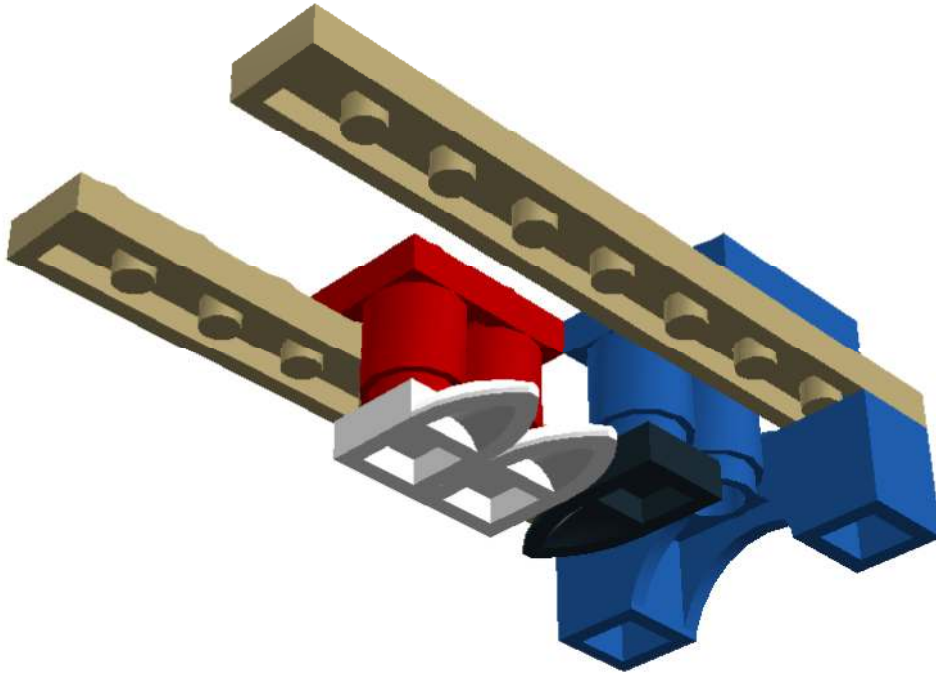

LEGO DIGITAL DESIGNER 4.2

Model Name:
Lego Sitzbankgarnitur
Festzelt Biertisch Bank

Number of Bricks: 28

Step 1 of 11

- 1 x 
- 1 x 
- 1 x 
- 1 x 

Step 2 of 11

- 1 x 
- 1 x 
- 1 x 
- 1 x 

Step 3 of 11

2 x

1 x

1 x

Step 4 of 11

- 2 x 
- 1 x 
- 1 x 

Step 5 of 11

Step 6 of 11

Step 7 of 11